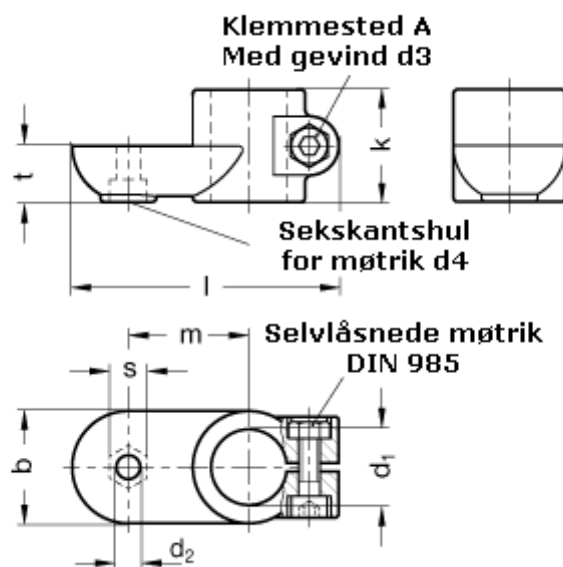

Article number: 20274B48OZ2SW

Description: E+G Swivel clamp connector
GN274-B48-OZ-2-SW

Measures

b = 65	s = 17
d1 = B48	t = 32.5
d2 = 10.5	
d3 = M10	
d4 = M10	
k = 65	
l = 148	
m = 70	